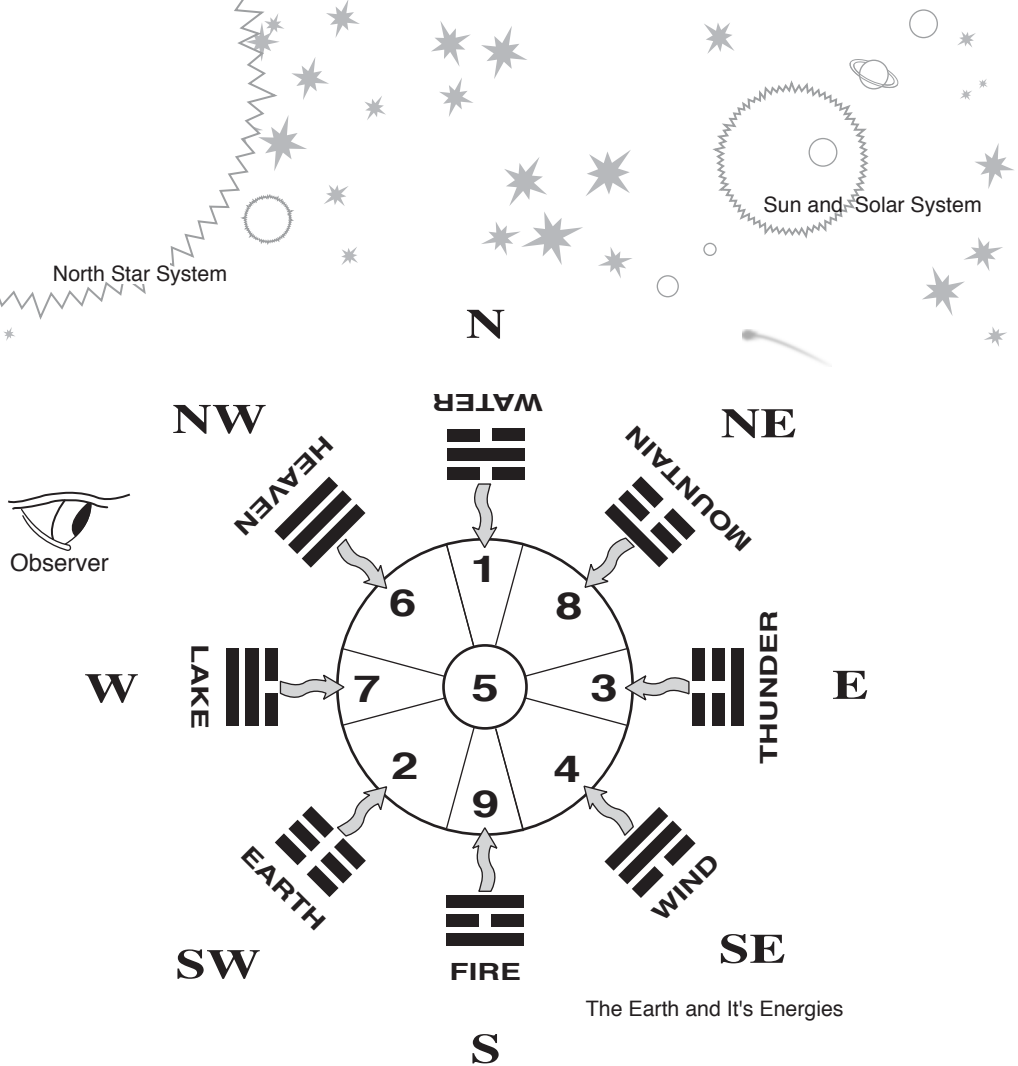

# I Ching Astrology (Medical Astrology)

Figure 31

## The Base Year

In this Chinese Astrology, the North Star system is the orchestrator and distributor of energies to the Earth. Western Astrology uses the Sun and planets as the distributors of energy, but a level above that is the North Star and it's surrounding stars which communicate with one another to collect energies that are then beamed back to Earth through the Sun (our local distributor). This figure shows **The Base Year**, a convention where these energies are first located before they start moving to different locations over a nine year period which cycles over and over.

## The Wheels

The Base Year is shown on the top wheel of this page. It's the position where all the energies begin before they travel around the wheel to new position each year. When all 9 positions have been visited, the cycle repeats in the same order. Everyone is born into the center of the wheel which begins the cycle. The Base Year is what determines a persons base number (see figure 33). The top wheel also shows which Element relates to each Trigram, (Thunder and Wind relate to the Wood Element, Heaven and Lake relate to the Metal Element and so on). These Elements would be in the identical positions on each of the smaller wheels. All Wheels and years on this page are in left to right and top to bottom order.

To locate a Base Year Number, find the year of birth on this square, then look to the far left outside the square in the same row, and that's The Base Year Number. Use it with figure 32, (Energy Patterns on Planet Earth ) to find the energetic influences.