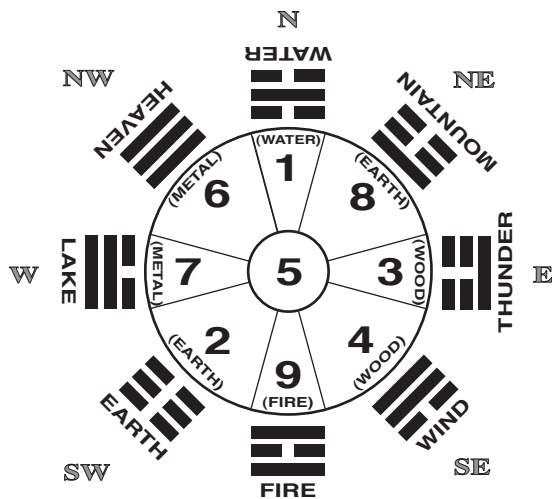

# I Ching Astrology (Medical Astrology)

Figure 31

## The Base Year

In this Chinese Astrology, the North Star system is the orchestrator and distributor of energies to the Earth. Western Astrology uses the Sun and planets as the distributors of energy, but a level above that is the North Star and it's surrounding stars which communicate with one another to collect energies that are then beamed back to Earth through the Sun (our local distributor). This figure shows **The Base Year**, a convention where these energies are first located before they start moving to different locations over a nine year period which cycles over and over.

## The Wheels

The Base Year is shown on the top wheel of this page. It's the position where all the energies begin before they travel around the wheel to new position each year. When all 9 positions have been visited, the cycle repeats in the same order. Everyone is born into the center of the wheel which begins the cycle. The Base Year is what determines a persons base number (see figure 33). The top wheel also shows which Element relates to each Trigram, (Thunder and Wind relate to the Wood Element, Heaven and Lake relate to the Metal Element and so on). These Elements would be in the identical positions on each of the smaller wheels. All Wheels and years on this page are in left to right and top to bottom order.

To locate a Base Year Number, find the year of birth on this square, then look to the far left outside the square in the same row, and that's The Base Year Number. Use it with figure 32, (Energy Patterns on Planet Earth ) to find the energetic influences.